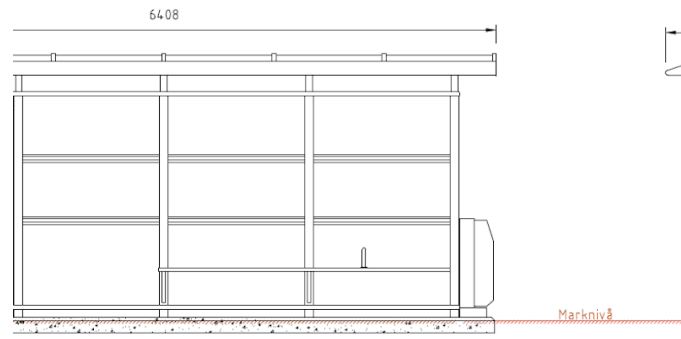

City 90 varianter

side 2 av 2

IO
NORFAX

1301008

City 90 Mellom (4 felt)

6408 x 1615 mm