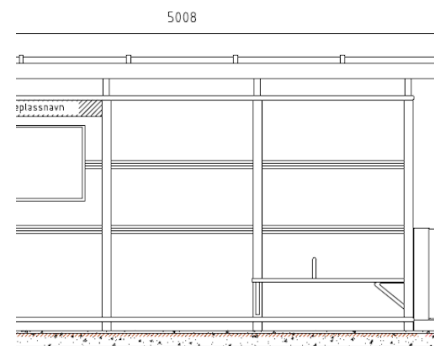

City 90 Smal (3 felt)

5008 x 1315 mm

1301005

City 90 Mellom (3 felt)

5008 x 1615 mm

1301006

City 90 Bred (3 felt)

5008 x 1985 mm