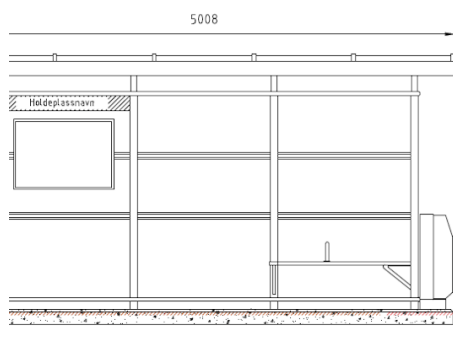

City 90 Smal (3 felt)

5008 x 1315 mm

1301005

City 90 Mellom (3 felt)

5008 x 1615 mm

1301006

City 90 Bred (3 felt)

5008 x 1985 mm