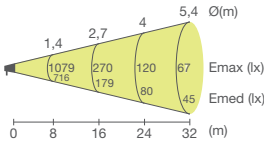

More details at: platek.eu/ATLANTIQUE

COLD WHITE
LED
24V DC

SPOT

WIDE

84 78 561
LED 4000K CRI>80
27W / 3485 lm LED data
30,5W / 2970 lm Real data
24V DC *
A / A+ / A++
Cable length 3 m (2 x 2,5 mm²)

9°
20443
cd/klm