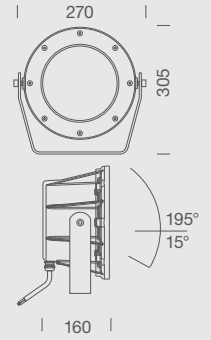

More details at: platek.eu/ATLANTIQUE

COLD WHITE
LED
24V DC

SPOT

WIDE

84 78 561
LED 4000K CRI>80
27W / 3485 lm LED data
30,5W / 2970 lm Real data
24V DC *
A / A+ / A++
Cable length 3 m (2 x 2,5 mm²)

9°
20443
cd/klm

84 78 568
LED 4000K CRI>80
27W / 3485 lm LED data
30,5W / 2560 lm Real data
24V DC *
A / A+ / A++
Cable length 3 m (2 x 2,5 mm²)

28°
3840
cd/klm

PRODUCT INFORMATION

IP68 Full Dry
IK 10
12 mm flat tempered
extra clear glass

IP68 connector excluded
to be ordered separately

* Power supply excluded
to be ordered separately

TECHNICAL DATA

RGBW
24 LED
max. 500mA

WIDE

83 78 508
24 LED RGBW
max. 34,8W LED data
max. 500mA *
4 channels + 1 channel NTC
A / A+ / A++
Cable length 2,5 m (10 x 0,32 mm²)