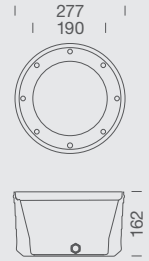

TECHNICAL DATA

Disponibile su richiesta senza maggiorazione di prezzo (per la composizione del codice consultare pagina 8)
Available upon request without surcharge (for the code composition, please refer to page 9)

HELP YOU

LED LED COLOURS TEMPERATURE 4000K

Other LED colors available on request

OPTICS WIDE ELLIPTICAL

INFO
Ulteriori versioni sono disponibili consultando www.platek.eu

More versions are available on www.platek.eu

ACCESSORI (per maggiori dettagli consultare pagina 321)
ACCESSORIES (for further details please refer to page 321)

IP20
RECESSED BOX
page 333
89 36 000 - Ø 281 H.162

IP CONNECTOR IN LINE
page 336
89 17 014 - 3 x 1,5 mm²

IP CONNECTOR FOR THROUGH WIRING
page 336
89 17 004 - 3 x 4 mm²

AISI 316L RING
89 20 000 - Ring

GLASS
page 338
89 18 205 - Sandblasted

RGB +W DRIVER
RGB/RGBW
page 322
89 56 135 - 24 LED
89 56 110 - 48 LED
89 56 115 - 384 LED