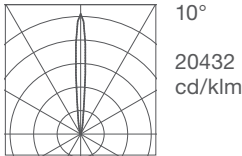

WHITE LED 230V

84 33 511
LED 3000K CRI>80
 27W / 3385 lm LED data
32W / 2990 lm Real data
 220-240V 50/60Hz
Surge protection included
Thermal LED protection
 A / A+ / A++
 Cable length 3 m (3 x 1,5 mm²)