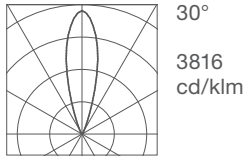

15	1,6	1,5	1,3	E(lx) 3000K @500 mA
12	3,3	3	2,4	
9	9	7,5	4,7	
6	38	24	5	
3	389	16	1,8	
0,3*		1	2	

RGBW 24 LED max. 500 mA