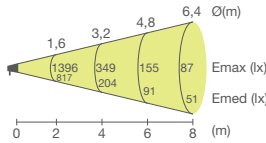

PRODUCT INFORMATION

IP68 Full Dry
IK 10
12 mm flat tempered
extra clear glass

IP68 connector excluded
to be ordered separately

* Power supply excluded
to be ordered separately