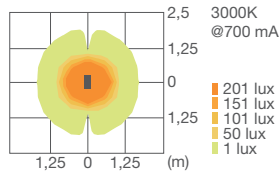

**WHITE
COB LED
230V**

50 00 611
LED 3000K COB CRI>80
8W / 1000 lm LED data
8,8W / 700 lm Real data
220-240V 0/50/60Hz
1 opening
Height 500 mm
A / A+ / A++

50 00 612
LED 3000K COB CRI>80
8W / 1000 lm LED data
8,8W / 650 lm Real data
220-240V 0/50/60Hz
2 openings
Height 500 mm
A / A+ / A++