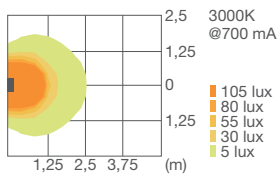

**WHITE
COB LED
230V**

50 10 611
LED 3000K COB CRI>80
8W / 1000 lm LED data
8,8W / 700 lm Real data
220-240V 0/50/60Hz
power supply included
Height 800 mm
A / A+ / A++