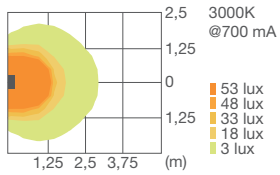

**WHITE
COB LED
230V**

50 00 611
LED 3000K COB CRI>80
8W / 1000 lm LED data
8,8W / 700 lm Real data
220-240V 0/50/60Hz
1 opening
Height 500 mm
A / A+ / A++

50 00 612
LED 3000K COB CRI>80
8W / 1000 lm LED data
8,8W / 650 lm Real data
220-240V 0/50/60Hz
2 openings
Height 500 mm
A / A+ / A++