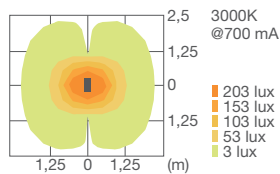

50 10 612
LED 3000K COB CRI>80
8W / 1000 lm LED data
8,8W / 650 lm Real data
220-240V 0/50/60Hz
power supply included
Height 800 mm
A / A+ / A++

PRODUCT INFORMATION

IP65
IK 08
5 mm thick extra-clear flat tempered glass
Cable input Ø 5,5÷10 mm

AVAILABLE COLOURS
■ .06 grey
■ .08 anthracite
Other colours on request