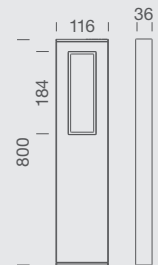

**WHITE
COB LED
230V**

50 00 611
LED 3000K COB CRI>80
8W / 1000 lm LED data
8,8W / 700 lm Real data
220-240V 0/50/60Hz
1 opening
Height 500 mm
A / A+ / A++

50 00 612
LED 3000K COB CRI>80
8W / 1000 lm LED data
8,8W / 650 lm Real data
220-240V 0/50/60Hz
2 openings
Height 500 mm
A / A+ / A++

50 10 611
LED 3000K COB CRI>80
8W / 1000 lm LED data
8,8W / 700 lm Real data
220-240V 0/50/60Hz
power supply included
Height 800 mm
A / A+ / A++

50 10 612
LED 3000K COB CRI>80
8W / 1000 lm LED data
8,8W / 650 lm Real data
220-240V 0/50/60Hz
power supply included
Height 800 mm
A / A+ / A++

PRODUCT INFORMATION

IP65
IK 08
5 mm thick extra-clear flat tempered glass
Cable input Ø 5,5÷10 mm

AVAILABLE COLOURS
■ .06 grey
■ .08 anthracite
Other colours on request

TECHNICAL DATA

Disponibile su richiesta senza maggiorazione di prezzo (per la composizione del codice consultare pagina 8)
Available upon request without surcharge (for the code composition, please refer to page 9)