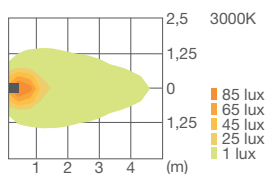

PRODUCT INFORMATION

IP65
IK 06
3 mm PMMA
transparent diffuser
IP67 connector included

AVAILABLE COLOURS
light grey concrete