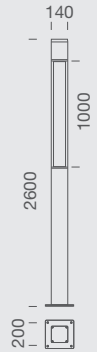

**WHITE  
COB LED  
230V**

2 OPENINGS

**50 35 611**  
**LED 3000K COB CRI>80**  
 24W / 3200 lm Nominal data  
**25,7W / 2240 lm Real data**  
 220-240V 0/50/60Hz  
**Surge protection included**  
 A / A+ / A++  
**Height 1330 mm**  
 Cable length 2 m (2 x 1 mm<sup>2</sup>)

**TECHNICAL DATA**

**WHITE  
COB LED  
230V**

2 OPENINGS

**50 35 612**  
**LED 3000K COB CRI>80**  
 24W / 3200 lm Nominal data  
**25,7W / 2240 lm Real data**  
 220-240V 0/50/60Hz  
**Surge protection included**  
 A / A+ / A++  
**Height 1930 mm**  
 Cable length 2 m (2 x 1 mm<sup>2</sup>)

Surge protection included

A / A+ / A++

Height 2600 mm

Cable length 4 m (2 x 1 mm<sup>2</sup>)

617  
cd/klm

3000K

61 lux  
48 lux  
35 lux  
22 lux  
9 lux

2,5 0 2,5 (m)

PRODUCT INFORMATION

IP65  
IK 10  
12 mm flat tempered  
extra clear glass  
IP68 connector included

AVAILABLE COLOURS

.06 grey  
Other colours on request

TECHNICAL DATA

Disponibile su richiesta senza maggiorazione di prezzo (per la composizione del codice consultare pagina 8)  
Available upon request without surcharge (for the code composition, please refer to page 9)