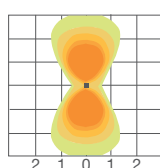

3000K

50 lux
40 lux
30 lux
20 lux
10 lux

PRODUCT INFORMATION

IP65
IK 10
12 mm flat tempered
extra clear glass
IP68 connector included

AVAILABLE COLOURS

■ .06 grey
Other colours on request