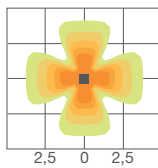

Surge protection included

A / A+ / A++

Height 2600 mm

Cable length 4 m (2 x 1 mm<sup>2</sup>)

617  
cd/klm

3000K

61 lux  
48 lux  
35 lux  
22 lux  
9 lux

2,5 0 2,5 (m)