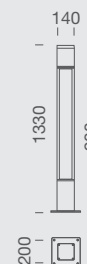

**WHITE  
COB LED  
230V**

2 OPENINGS

**50 35 611**  
**LED 3000K COB CRI>80**  
 24W / 3200 lm Nominal data  
**25,7W / 2240 lm Real data**  
 220-240V 0/50/60Hz  
**Surge protection included**  
 A / A+ / A++  
**Height 1330 mm**  
 Cable length 2 m (2 x 1 mm<sup>2</sup>)

617  
cd/klm

3000K

50 lux  
40 lux  
30 lux  
20 lux  
10 lux

**PRODUCT INFORMATION**

IP65  
 IK 10  
 12 mm flat tempered  
 extra clear glass  
 IP68 connector included

**AVAILABLE COLOURS**

■ .06 grey  
 Other colours on request

**TECHNICAL DATA**

**WHITE  
COB LED  
230V**

2 OPENINGS

**50 35 612**  
**LED 3000K COB CRI>80**  
 24W / 3200 lm Nominal data  
**25,7W / 2240 lm Real data**  
 220-240V 0/50/60Hz  
**Surge protection included**  
 A / A+ / A++  
**Height 1930 mm**  
 Cable length 2 m (2 x 1 mm<sup>2</sup>)