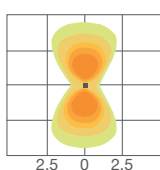

3000K

50 lux
40 lux
30 lux
20 lux
10 lux

2,5 0 2,5 (m)

PRODUCT INFORMATION

IP65
IK 10
12 mm flat tempered
extra clear glass
IP68 connector included

AVAILABLE COLOURS

.06 grey
Other colours on request