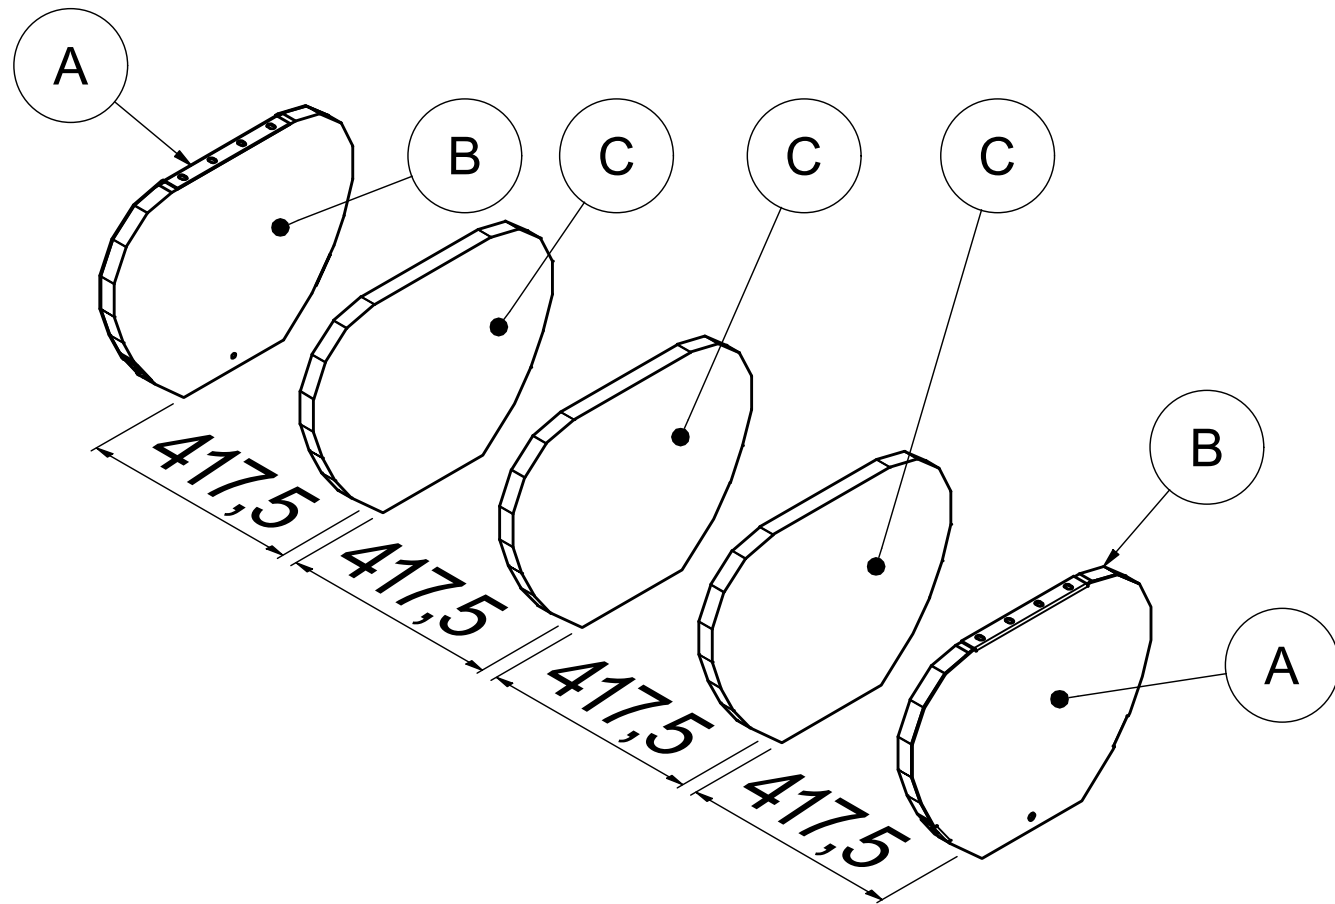

1

2

3

4

GOVA®
PLAST
Switch to Quality

Fabrikant: GOVAERTS RECYCLING

MONTAGEPLAN SEMI-KIT

Datum: 24/03/2020

Tekenaar: VITAL COOLEN

Benaming: BANK KNOKKE ZL