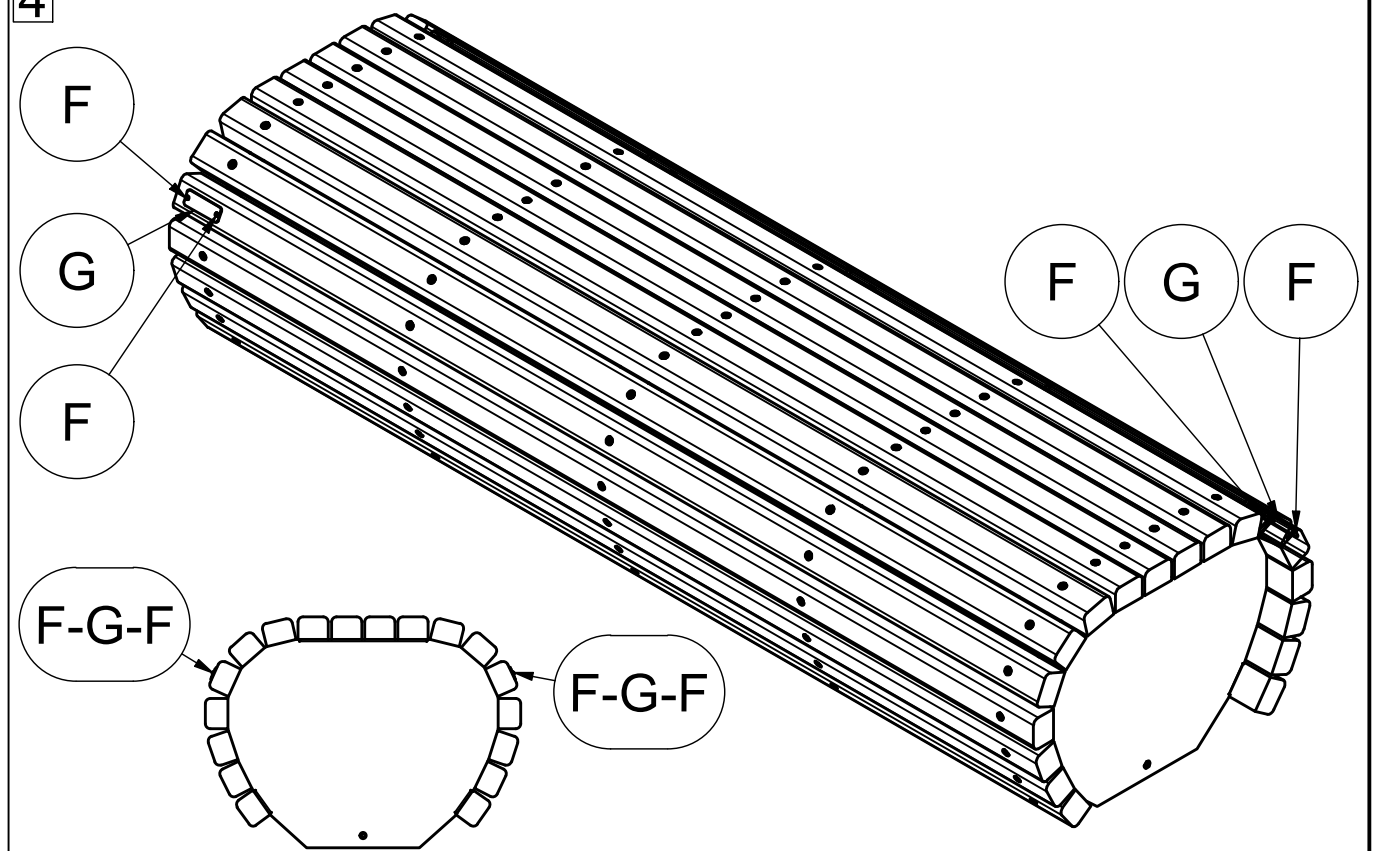

1

2

3

4

GOVA®
PLAST
Switch to Quality

Fabrikant: GOVAERTS RECYCLING

MONTAGEPLAN SEMI-KIT

Datum: 24/03/2020

Tekenaar: VITAL COOLEN

Benaming: BANK KNOKKE ZL