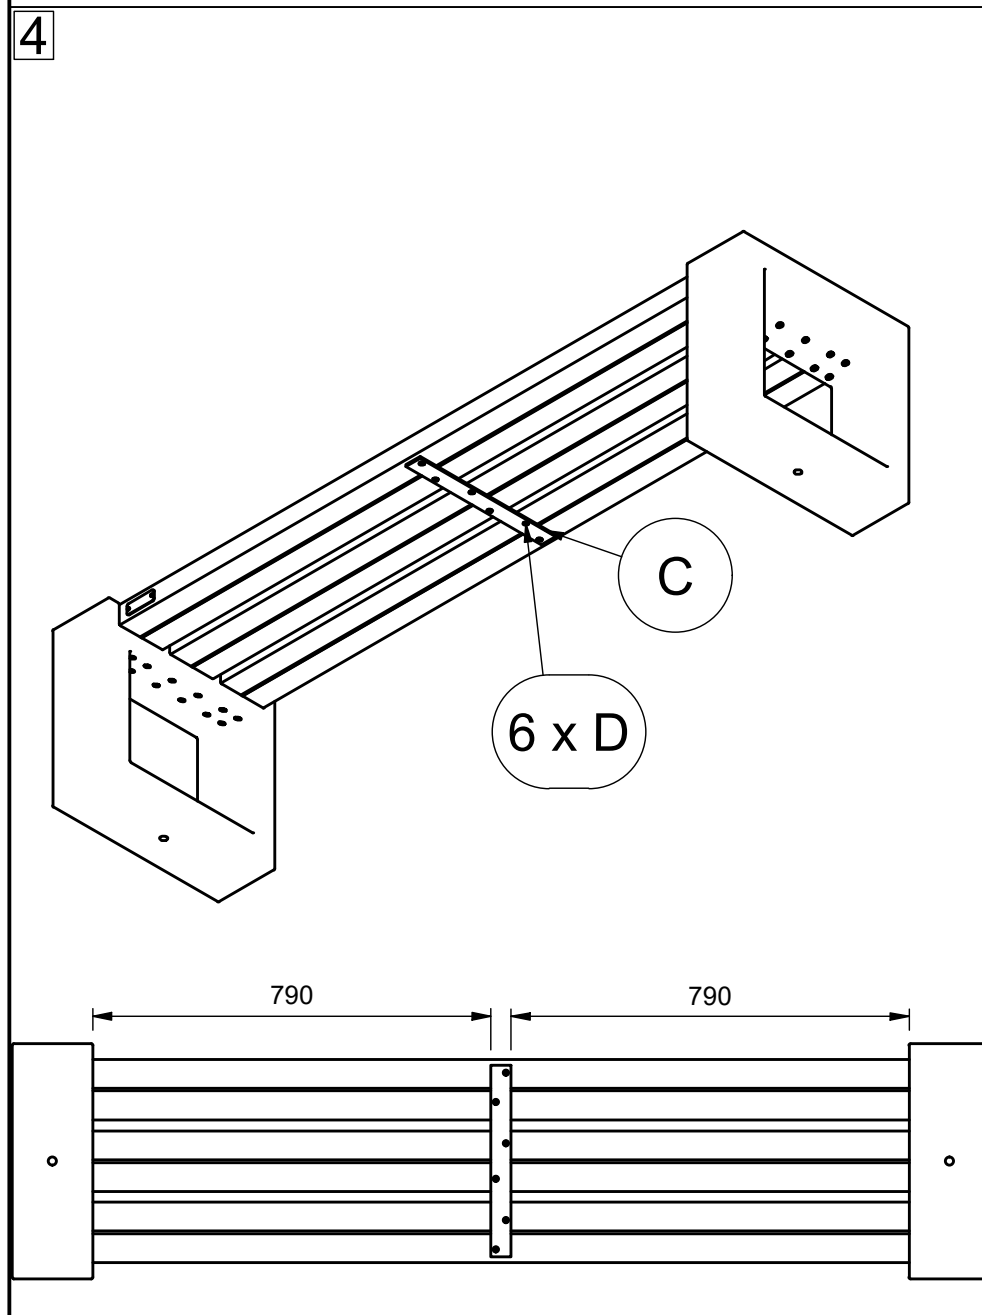

T25

GOVA[®]
PLAST
Switch to Quality

Fabrikant: GOVAERTS RECYCLING

MONTAGEPLAN SEMI-KIT

Datum: 5/03/2020

Tekenaar: VITAL COOLEN

Benaming: BANK MATRIX 004 ZL

	Fabrikant: GOVAERTS RECYCLING	MONTAGEPLAN SEMI-KIT
	Datum: 5/03/2020	Tekenaar: VITAL COOLEN
Benaming: BANK MATRIX 004 ZL		