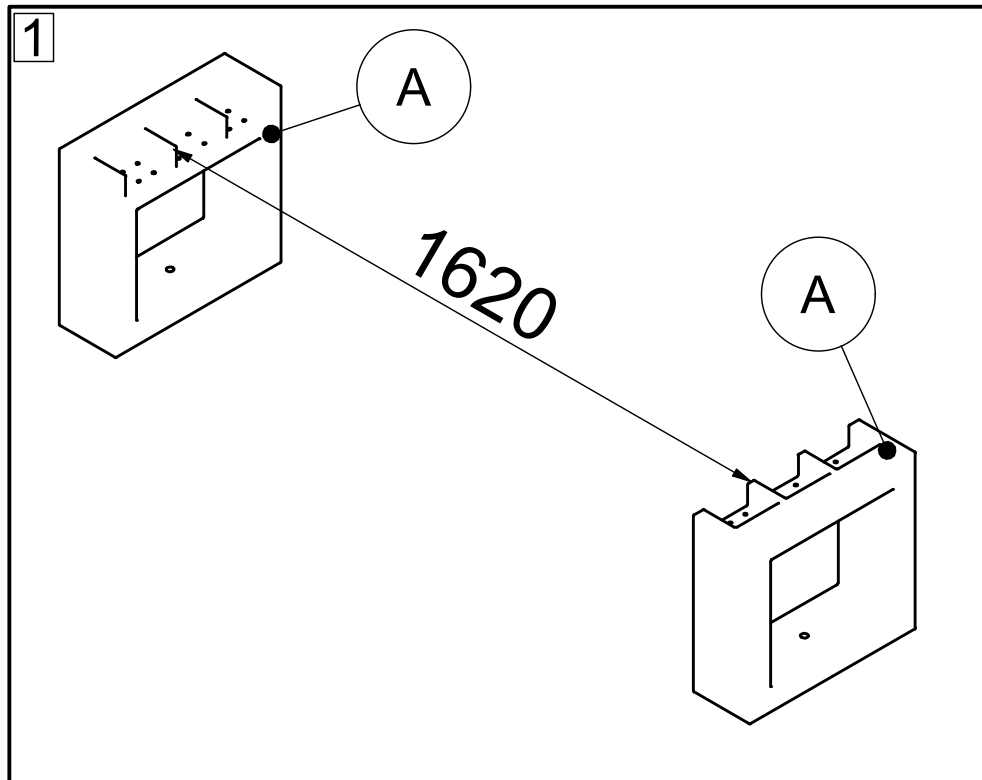

T25

GOVA[®]
PLAST
Switch to Quality

Fabrikant: GOVAERTS RECYCLING

MONTAGEPLAN SEMI-KIT

Datum: 5/03/2020

Tekenaar: VITAL COOLEN

Benaming: BANK MATRIX 004 ZL

	Fabrikant: GOVAERTS RECYCLING	MONTAGEPLAN SEMI-KIT
	Datum: 5/03/2020	Tekenaar: VITAL COOLEN
Benaming: BANK MATRIX 004 ZL		