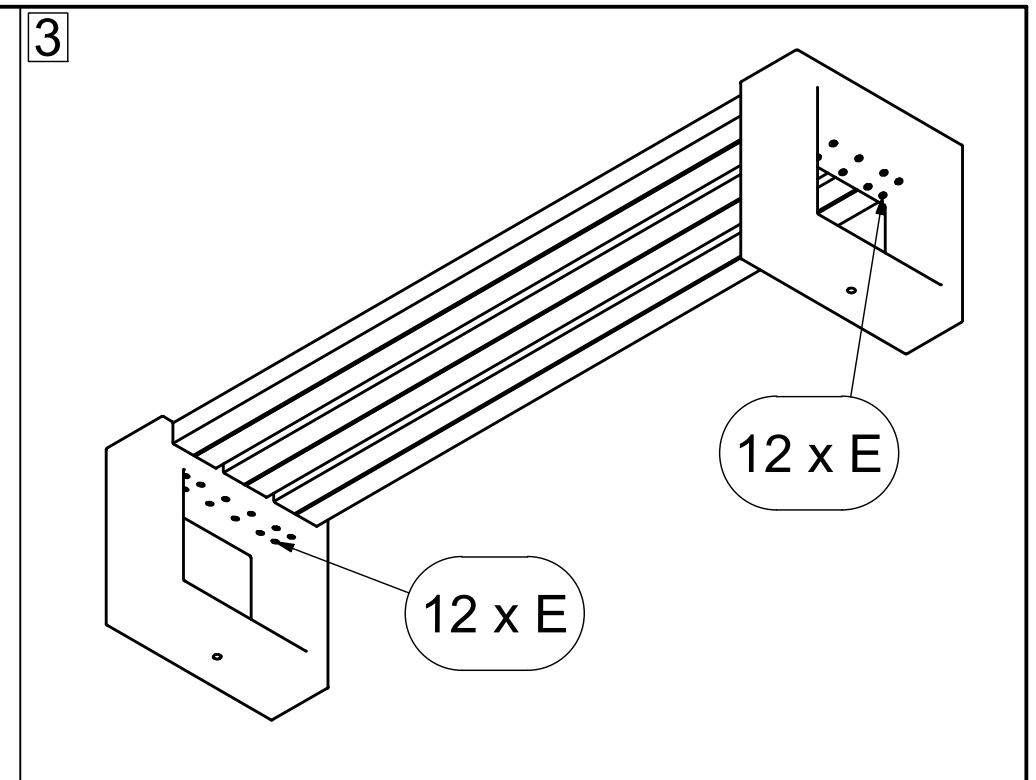

T25

GOVA[®]
PLAST
Switch to Quality

Fabrikant: GOVAERTS RECYCLING

MONTAGEPLAN SEMI-KIT

Datum: 5/03/2020

Tekenaar: VITAL COOLEN

Benaming: BANK MATRIX 004 ZL

	Fabrikant: GOVAERTS RECYCLING	MONTAGEPLAN SEMI-KIT
	Datum: 5/03/2020	Tekenaar: VITAL COOLEN
Benaming: BANK MATRIX 004 ZL		