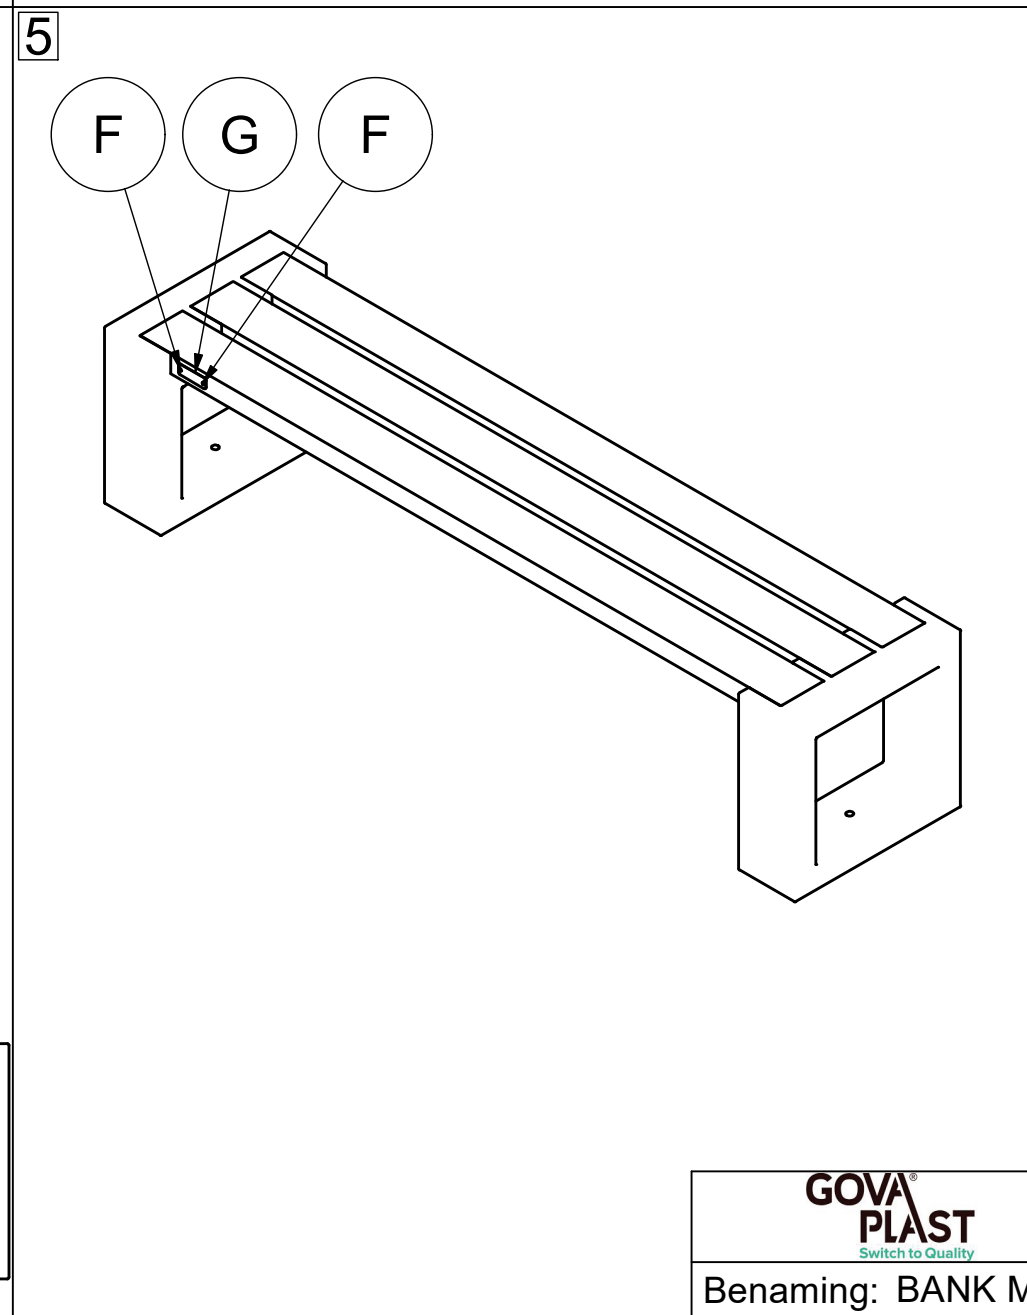

T25

GOVA[®]
PLAST
Switch to Quality

Fabrikant: GOVAERTS RECYCLING

MONTAGEPLAN SEMI-KIT

Datum: 5/03/2020

Tekenaar: VITAL COOLEN

Benaming: BANK MATRIX 004 ZL

	Fabrikant: GOVAERTS RECYCLING	MONTAGEPLAN SEMI-KIT
	Datum: 5/03/2020	Tekenaar: VITAL COOLEN
Benaming: BANK MATRIX 004 ZL		