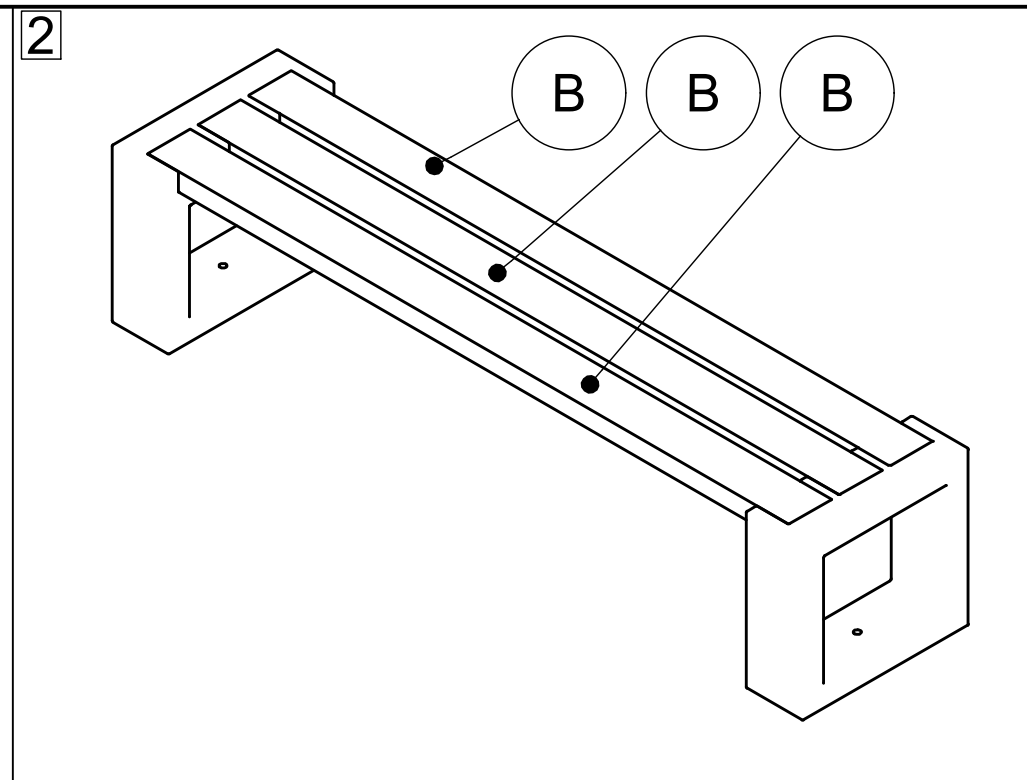

T25

GOVA[®]
PLAST
Switch to Quality

Fabrikant: GOVAERTS RECYCLING

MONTAGEPLAN SEMI-KIT

Datum: 5/03/2020

Tekenaar: VITAL COOLEN

Benaming: BANK MATRIX 004 ZL

	Fabrikant: GOVAERTS RECYCLING	MONTAGEPLAN SEMI-KIT
	Datum: 5/03/2020	Tekenaar: VITAL COOLEN
Benaming: BANK MATRIX 004 ZL		